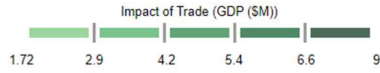

Economic Impact (Trade Impact)

Springfield Highway Expansion - 2 regions

Summary **Economic Impact** Benefit - Cost Financial Impact Tracing / Validation Freight VIA

Graphics Total By Industry Impact Breakout **Trade Impact** Total By Occupation Quality of Jobs Productivity Competitiveness Supply / Demand Pop / Labor

Regional Trade Industry Trade

Impact of Inter-regional Trade

Springfield Highway Expansion - 2 regions

Summary **Economic Impact** Benefit - Cost Financial Impact Tracing / Validation Freight VIA

Graphics Total By Industry Impact Breakout **Trade Impact** Total By Occupation Quality of Jobs Productivity Competitiveness Supply / Demand Pop / Labor